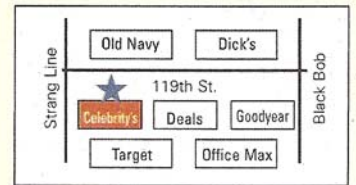

Celebrity's

Sidewalk Café

Blackbob & 119th Street

15175 W. 119th Street, Olathe, KS 66062

Target Shopping Center Next to Goodyear and Deals

(913) 764-4870

Hours: Monday - Sunday 11am to 9pm

Featuring Fresh, Healthy, Hot or Cold Sandwiches

**Catering
Made Easy!**

One Phone Call & It's Done - No Worries!

www.Celebcafes.com